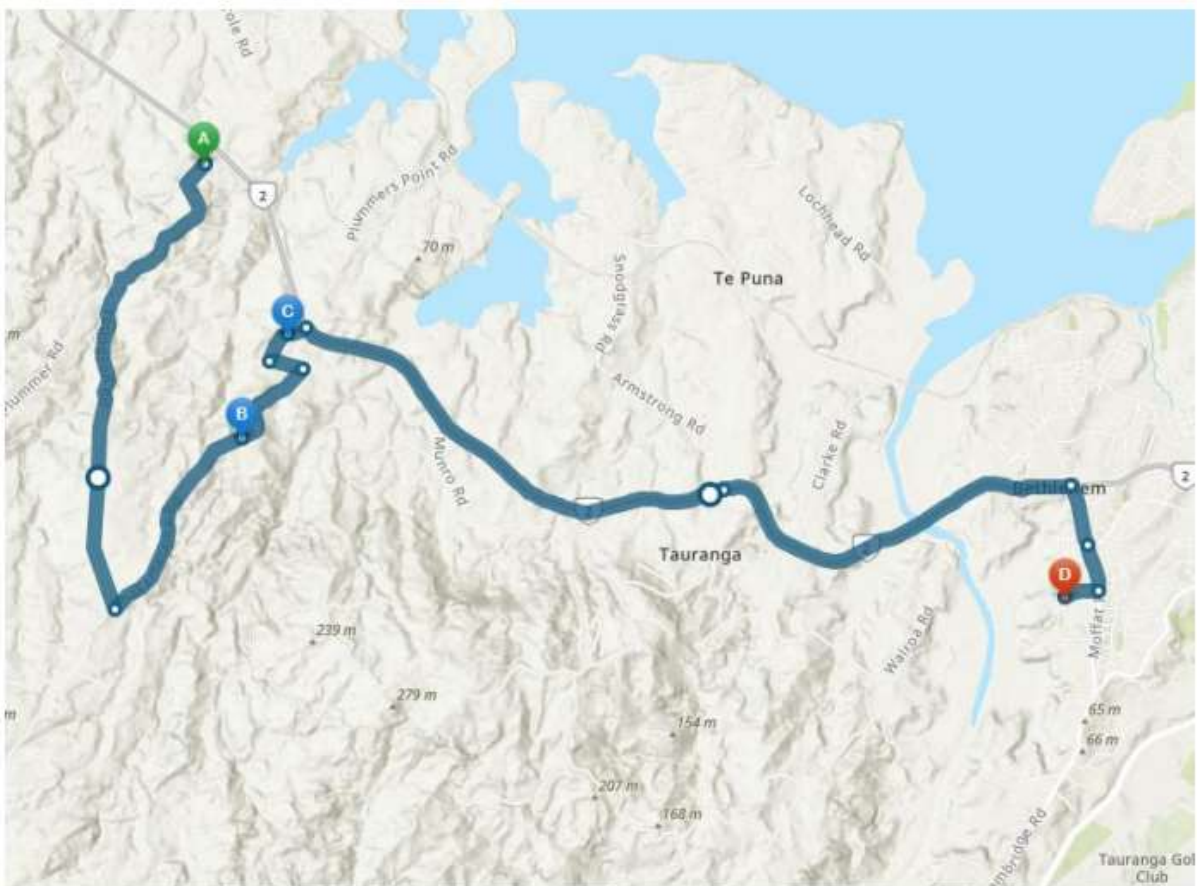

Bus Stops

40513 Daisy Flower - Whakamarama to Bethlehem College

<u>A.M.</u>	<u>LOCATION</u>	<u>P.M.</u>	<u>LOCATION</u>
7:26	Youngston Rd-16	15:25	Bethlehem College
7:29	Whakmarama Rd - Youngston Rd		Moffat Rd - Collect Aquinas students after traffic lights
	Whakamarama Rd - 100		Te Puna Quarry Rd / Munro Rd
7:32	Barrett Rd - 26		Barrett Rd - 26
	SH2 - Te Karaka Drive		Whakamarama Rd - 100
	SH2 - Loop Rd		Youngston Rd - Whakamarama Rd
	Moffat Rd - transfer Aquinas students at bus stop before traffic lights		Youngston Rd
8:20	Bethlehem College		SH2 - Te Karaka Drive
			SH2 - Loop Rd

40513 Daisy Flower - Whakamarama to Bethlehem College

AM

40513 Daisy Flower - Whakamarama to Bethlehem College

PM

*Note: Te Puna Quarry Rd and Munro Rd are not shown on this map