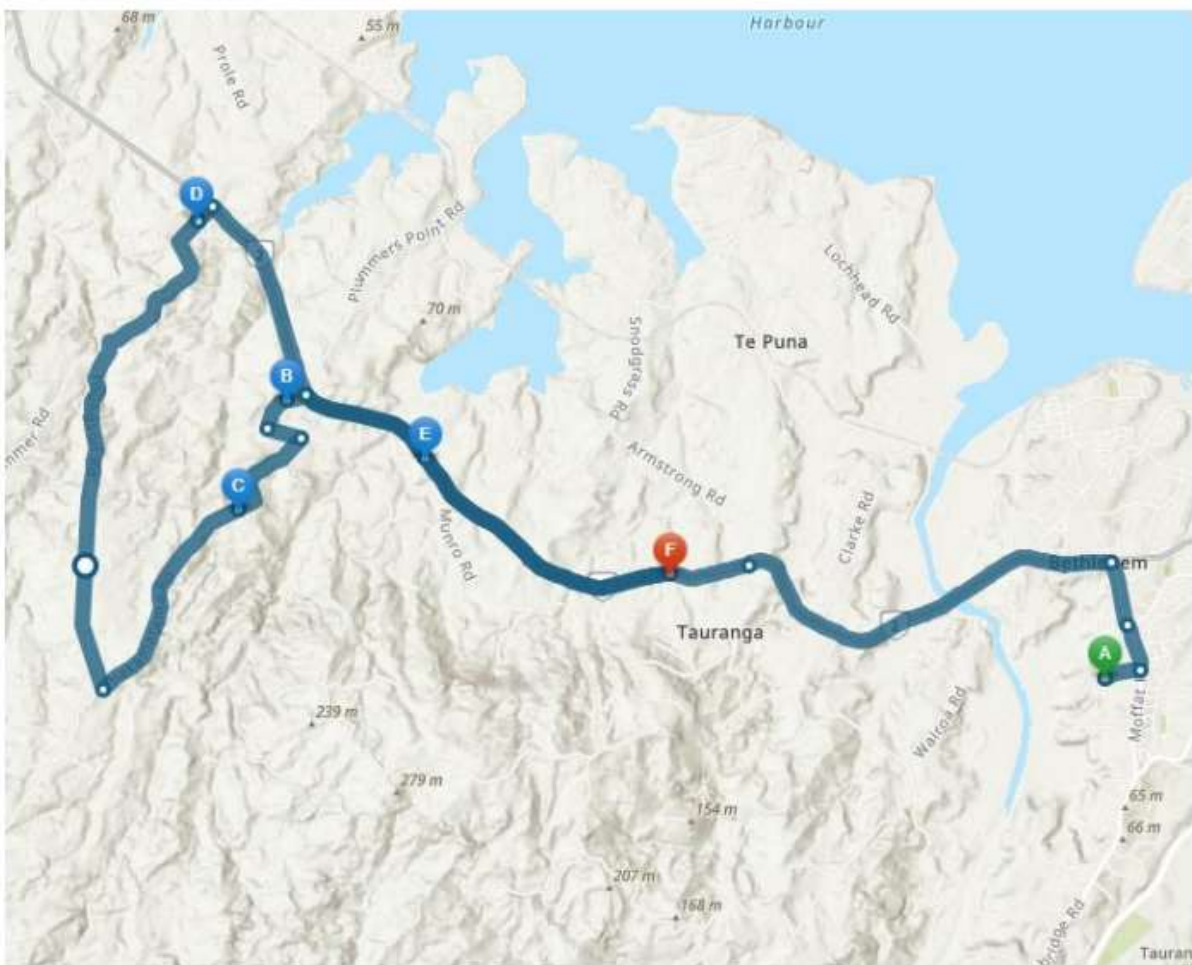

Bus Stops

40513 Daisy Flower - Whakamarama to Bethlehem College

<u>A.M.</u>	<u>LOCATION</u>	<u>P.M.</u>	<u>LOCATION</u>
7:26	Youngston Rd-16	15:25	Bethlehem College
7:29	Whakmarama Rd - Youngston Rd		Moffat Rd - Collect Aquinas students after traffic lights
	Whakamarama Rd - 100		Te Puna Quarry Rd / Munro Rd
7:32	Barrett Rd - 26		Barrett Rd - 26
	SH2 - Te Karaka Drive		Whakamarama Rd - 100
	SH2 - Loop Rd		Youngston Rd - Whakamarama Rd
	Moffat Rd - transfer Aquinas students at bus stop before traffic lights		Youngston Rd
8:20	Bethlehem College		SH2 - Te Karaka Drive
			SH2 - Loop Rd

40513 Daisy Flower - Whakamarama to Bethlehem College

AM

40513 Daisy Flower - Whakamarama to Bethlehem College

PM

*Note: Te Puna Quarry Rd and Munro Rd are not shown on this map