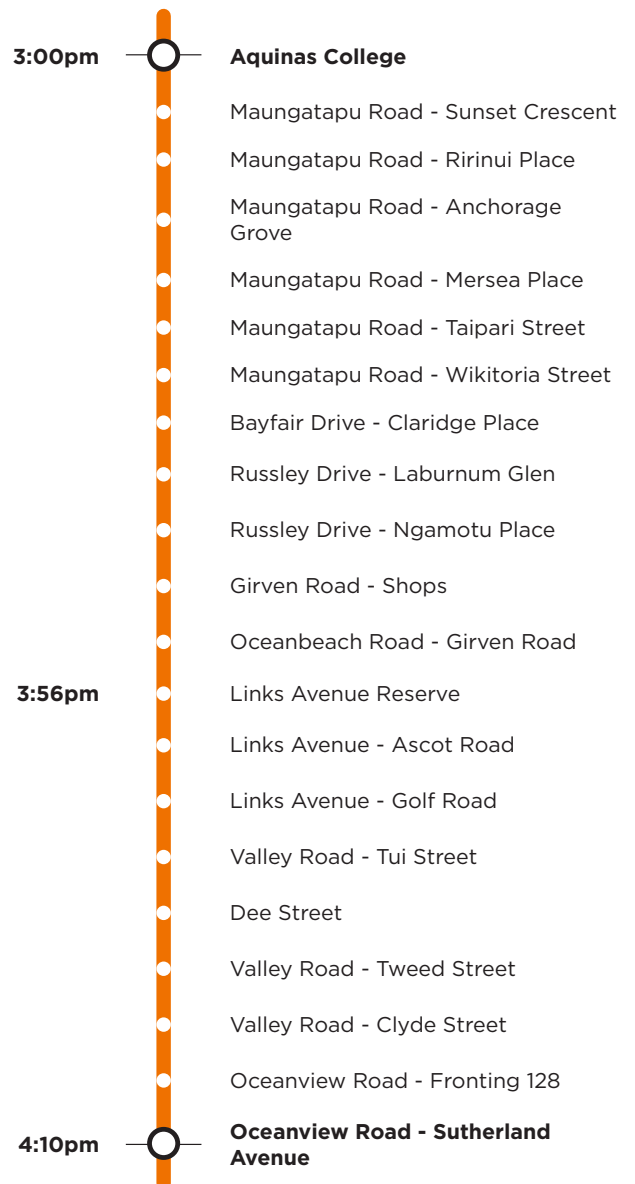

701

Mount Maunganui/Bayfair Estate Aquinas College

Morning route

Afternoon route

Route 701 is a Bayhopper school route, part of the dedicated school bus network for Tauranga, managed by Bay of Plenty Regional Council.

Only primary, intermediate and college students can travel on the school bus routes.

701

Mount Maunganui/Bayfair Estate Aquinas College

Morning route

Corner Grove Avenue / Oceanview Road, Oceanview Road, Tay Street, Valley Road, Golf Road, Links Avenue, Concord Avenue, Oceanbeach Road, Girven Road, Matapihi Road, Bayfair Drive, Russley Drive, Maunganui Road, SH29A, Pyes Pa Road, Aquinas College

Afternoon route

Aquinas College, Pyes Pa Road, SH29A, Maunganui Road, Matapihi Road, Bayfair Drive, Russley Drive, Matapihi Road, Girven Road, Oceanbeach Road, Concord Avenue, Links Avenue, Golf Road, Valley Road, Tay Street, Ocean View Road to Grove Avenue