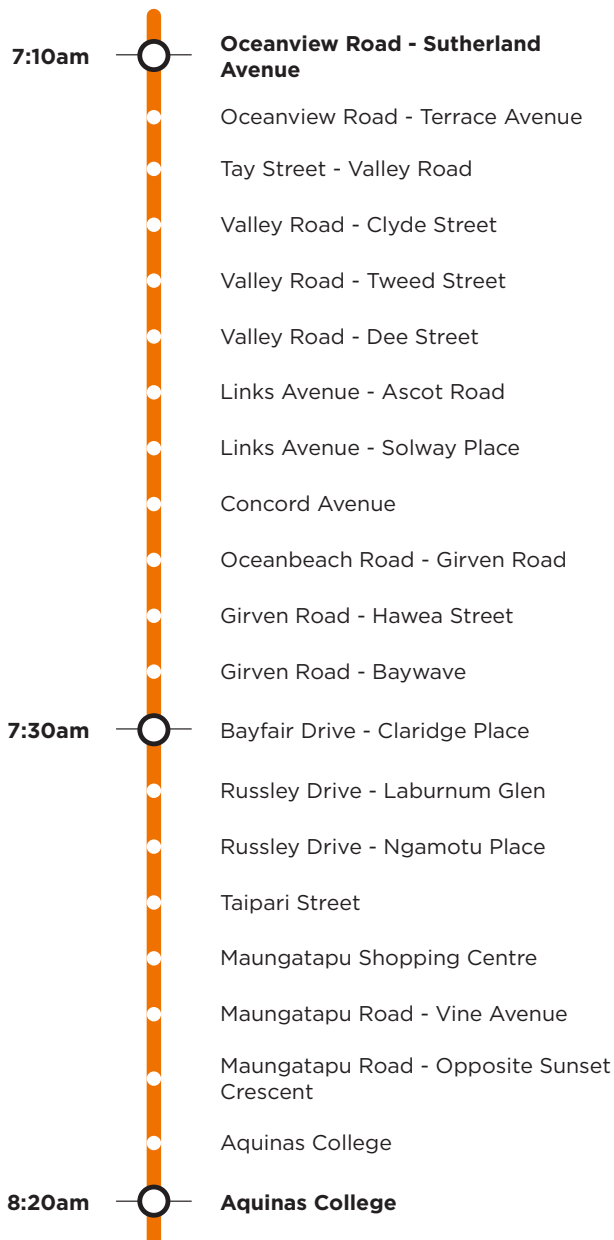

701

Mount Maunganui/Bayfair Estate Aquinas College

Morning route

Afternoon route

Route 701 is a Bayhopper school route, part of the dedicated school bus network for Tauranga, managed by Bay of Plenty Regional Council.

Only primary, intermediate and college students can travel on the school bus routes.

701

Mount Maunganui/Bayfair Estate Aquinas College

Morning route

Corner Grove Avenue / Oceanview Road, Oceanview Road, Tay Street, Valley Road, Golf Road, Links Avenue, Concord Avenue, Oceanbeach Road, Girven Road, Matapihi Road, Bayfair Drive, Russley Drive, Maunganui Road, SH29A, Pyes Pa Road, Aquinas College

Afternoon route

Aquinas College, Pyes Pa Road, SH29A, Maunganui Road, Matapihi Road, Bayfair Drive, Russley Drive, Matapihi Road, Girven Road, Oceanbeach Road, Concord Avenue, Links Avenue, Golf Road, Valley Road, Tay Street, Ocean View Road to Grove Avenue