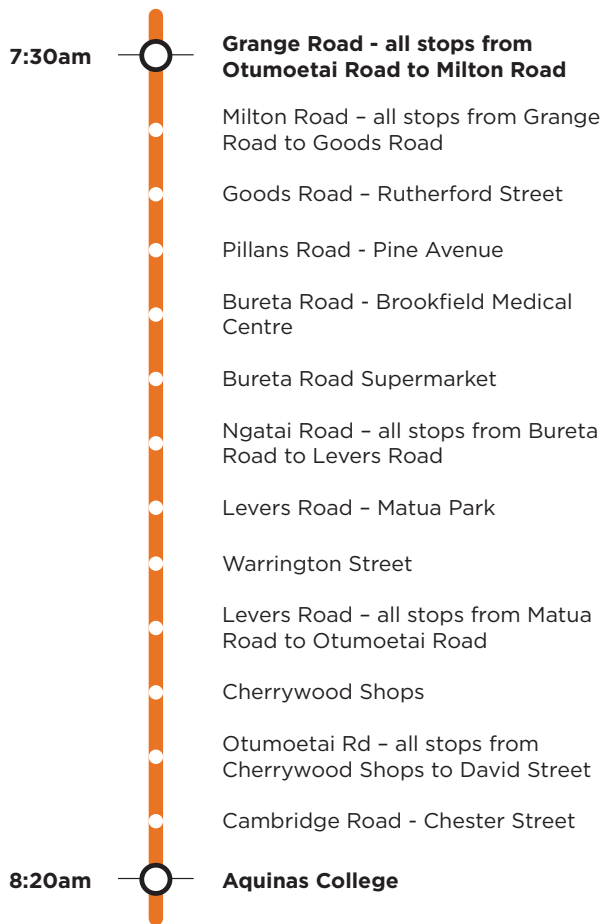

702

Otumoetai/Matua Aquinas College

Morning route

Afternoon route

Route 702 is a Bayhopper school route, part of the dedicated school bus network for Tauranga, managed by Bay of Plenty Regional Council.

Only primary, intermediate and college students can travel on the school bus routes.

702

Otumoetai/Matua Aquinas College

Morning route

Start Cnr Otumoetai Road/Grange Road, Grange Road, Milton Road, Goods Road, Pillans Road, Pine Avenue, Seaview Road, Bureta Road, Ngatai Road, Otumoetai Road, Levers Road, Tilby Drive, Warrington Street, Matua Road, Levers Road, Otumoetai Road, Cambridge Road, SH29, Pyes Pa Road.

Afternoon route

Aquinas College, Pyes Pa Road, SH29, Cambridge Road, Otumoetai Road, Grange Road, Milton Road, Goods Road, Pillans Road, Pine Avenue, Bureta Road, Ngatai Road, Levers Road, Tilby Drive, Warrington Street, Matua Road, Levers Road, Otumoetai Road (finish at Grange Rd).