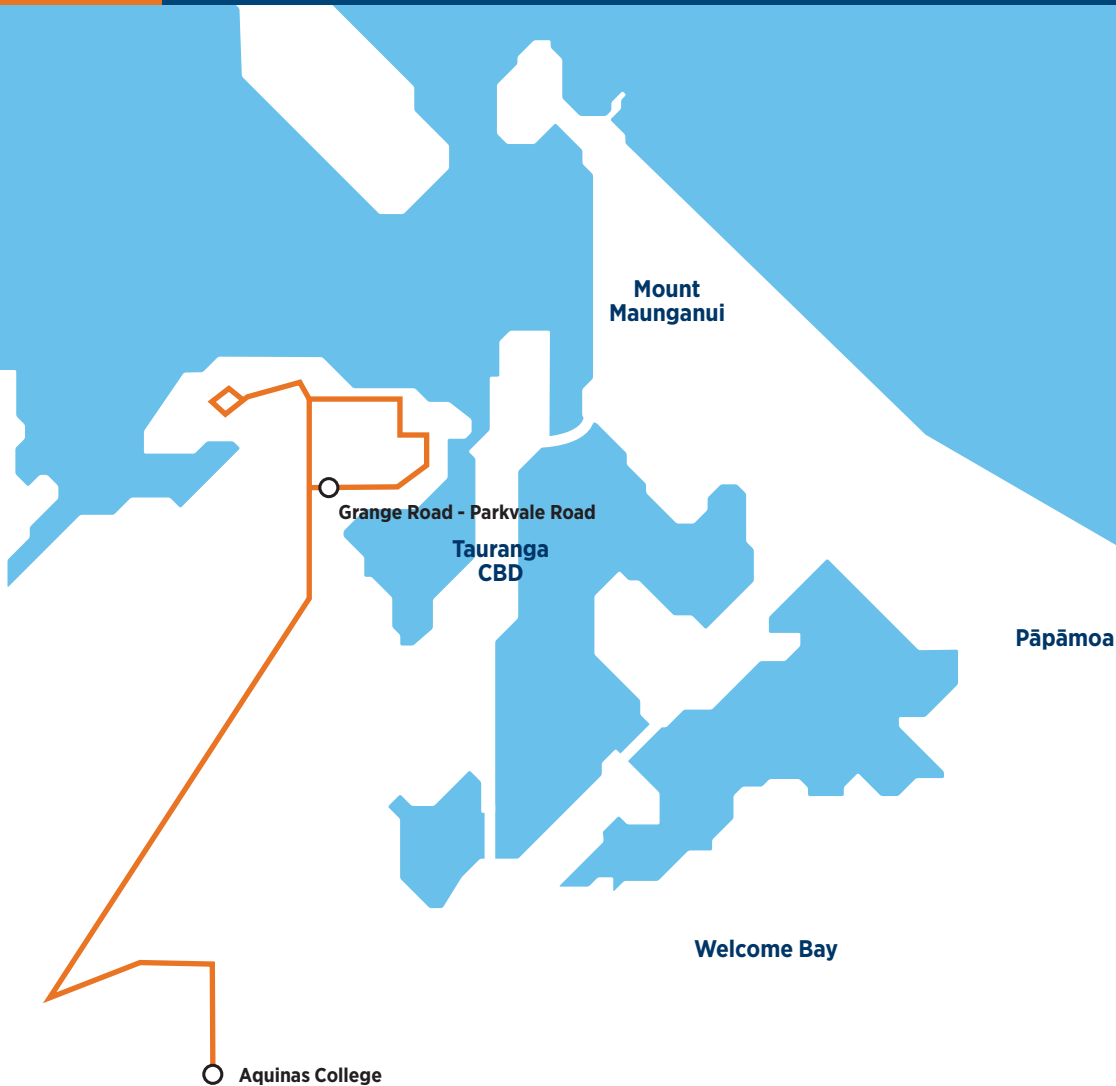

702

Otumoetai/Matua Aquinas College

Morning route

Afternoon route

Route 702 is a Bayhopper school route, part of the dedicated school bus network for Tauranga, managed by Bay of Plenty Regional Council.

Only primary, intermediate and college students can travel on the school bus routes.

702

Otumoetai/Matua Aquinas College

Morning route

Start Cnr Otumoetai Road/Grange Road, Grange Road, Milton Road, Goods Road, Pillans Road, Pine Avenue, Seaview Road, Bureta Road, Ngatai Road, Otumoetai Road, Levers Road, Tilby Drive, Warrington Street, Matua Road, Levers Road, Otumoetai Road, Cambridge Road, SH29, Pyes Pa Road.

Afternoon route

Aquinas College, Pyes Pa Road, SH29, Cambridge Road, Otumoetai Road, Grange Road, Milton Road, Goods Road, Pillans Road, Pine Avenue, Bureta Road, Ngatai Road, Levers Road, Tilby Drive, Warrington Street, Matua Road, Levers Road, Otumoetai Road (finish at Grange Rd).