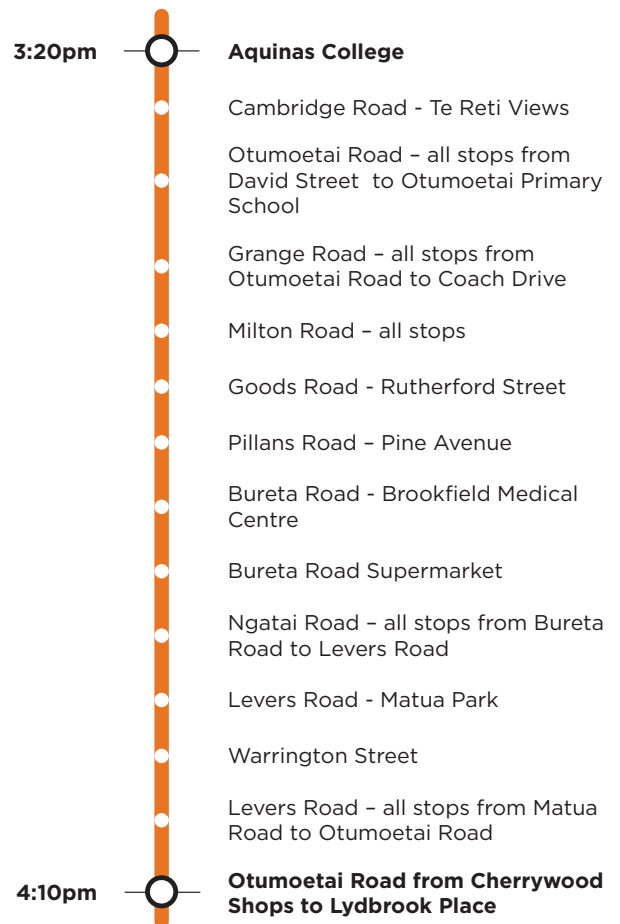

702

Otumoetai/Matua Aquinas College

Morning route

Afternoon route

Route 702 is a Bayhopper school route, part of the dedicated school bus network for Tauranga, managed by Bay of Plenty Regional Council.

Only primary, intermediate and college students can travel on the school bus routes.

702

Otumoetai/Matua Aquinas College

Morning route

Start Cnr Otumoetai Road/Grange Road, Grange Road, Milton Road, Goods Road, Pillans Road, Pine Avenue, Seaview Road, Bureta Road, Ngatai Road, Otumoetai Road, Levers Road, Tilby Drive, Warrington Street, Matua Road, Levers Road, Otumoetai Road, Cambridge Road, SH29, Pyes Pa Road.

Afternoon route

Aquinas College, Pyes Pa Road, SH29, Cambridge Road, Otumoetai Road, Grange Road, Milton Road, Goods Road, Pillans Road, Pine Avenue, Bureta Road, Ngatai Road, Levers Road, Tilby Drive, Warrington Street, Matua Road, Levers Road, Otumoetai Road (finish at Grange Rd).