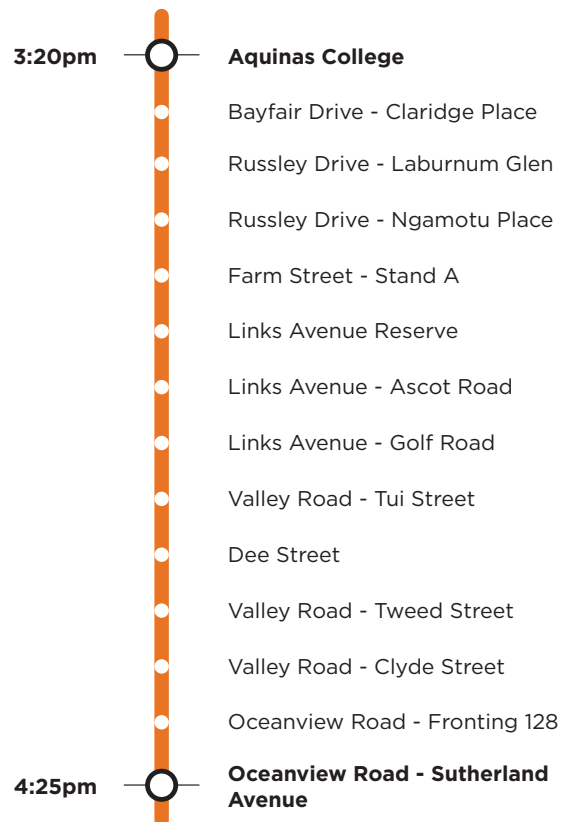

701a

Mount Maunganui/Bayfair Estate Aquinas College

Morning route

Afternoon route

Route 701a is a Bayhopper school route, part of the dedicated school bus network for Tauranga, managed by Bay of Plenty Regional Council.

Only primary, intermediate and college students can travel on the school bus routes.

701a

Mount Maunganui/Bayfair Estate Aquinas College

Morning route

Corner Grove Avenue / Oceanview Road, Oceanview Road, Tay Street, Valley Road, Golf Road, Links Avenue, Concord Avenue, Maunganui Road, Matapihi Road, Bayfair Drive, Russley Drive, Maunganui Road, SH29A, Pyes Pa Road, Aquinas College

Afternoon route

Aquinas College, Pyes Pa Road, SH29A, Maunganui Road, Matapihi Road, Bayfair Drive, Russley Drive, Matapihi Road, Girven Road, Marlin Street, Farm Street, Concord Avenue, Links Avenue, Golf Road, Valley Road, Tay Street, Ocean View Road to Grove Avenue