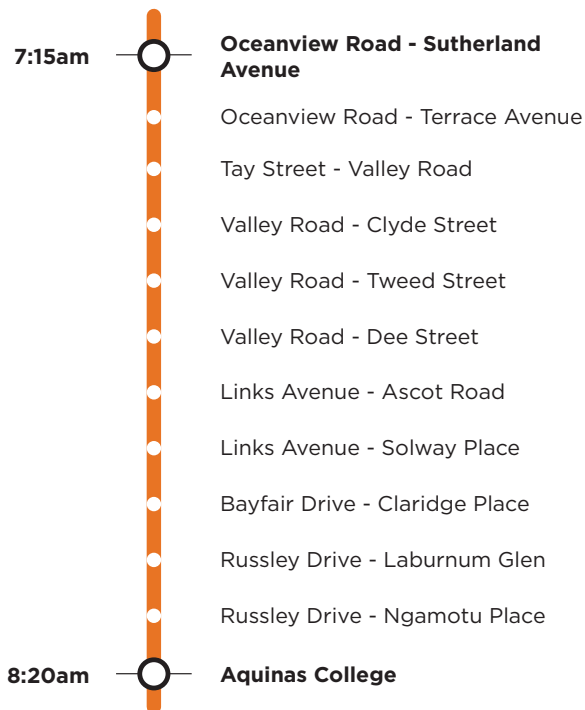

701a

Mount Maunganui/Bayfair Estate Aquinas College

Morning route

Afternoon route

Route 701a is a Bayhopper school route, part of the dedicated school bus network for Tauranga, managed by Bay of Plenty Regional Council.

Only primary, intermediate and college students can travel on the school bus routes.

701a

Mount Maunganui/Bayfair Estate Aquinas College

Morning route

Corner Grove Avenue / Oceanview Road, Oceanview Road, Tay Street, Valley Road, Golf Road, Links Avenue, Concord Avenue, Maunganui Road, Matapihi Road, Bayfair Drive, Russley Drive, Maunganui Road, SH29A, Pyes Pa Road, Aquinas College

Afternoon route

Aquinas College, Pyes Pa Road, SH29A, Maunganui Road, Matapihi Road, Bayfair Drive, Russley Drive, Matapihi Road, Girven Road, Marlin Street, Farm Street, Concord Avenue, Links Avenue, Golf Road, Valley Road, Tay Street, Ocean View Road to Grove Avenue