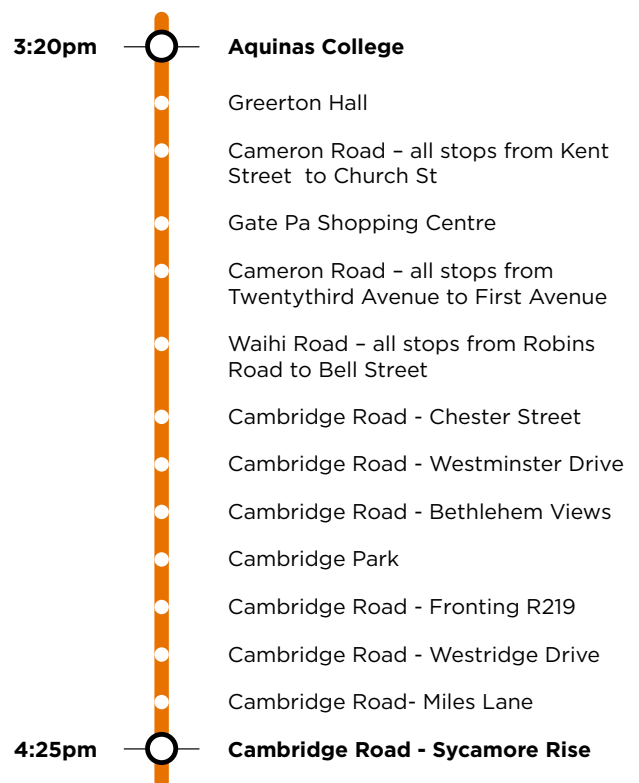

808a

Cambridge Road/Cameron Road Tauranga Intermediate/Tauranga Boys' College/ Tauranga Girls' College/Aquinas College

Morning route

Afternoon route

Route 808a is a Bayhopper school route, part of the dedicated school bus network for Tauranga, managed by Bay of Plenty Regional Council.

Only primary, intermediate and college students can travel on the school bus routes.

808a

Cambridge Road/Cameron Road
Tauranga Intermediate/Tauranga Boys' College/
Tauranga Girls' College/Aquinas College

Morning route

Start Cambridge Road/River Oaks Drive. Cambridge Road, Waihi Road, Takitimu Drive, Elizabeth Street, Cameron Road (Boys' College and Girls' College), Pyes Pa Road (Aquinas College).

Afternoon route

Aquinas College, Cameron Road (Girls' College and Boys' College), Elizabeth Street, Takitimu Drive, Waihi Road, Cambridge Road to River Oaks Drive.