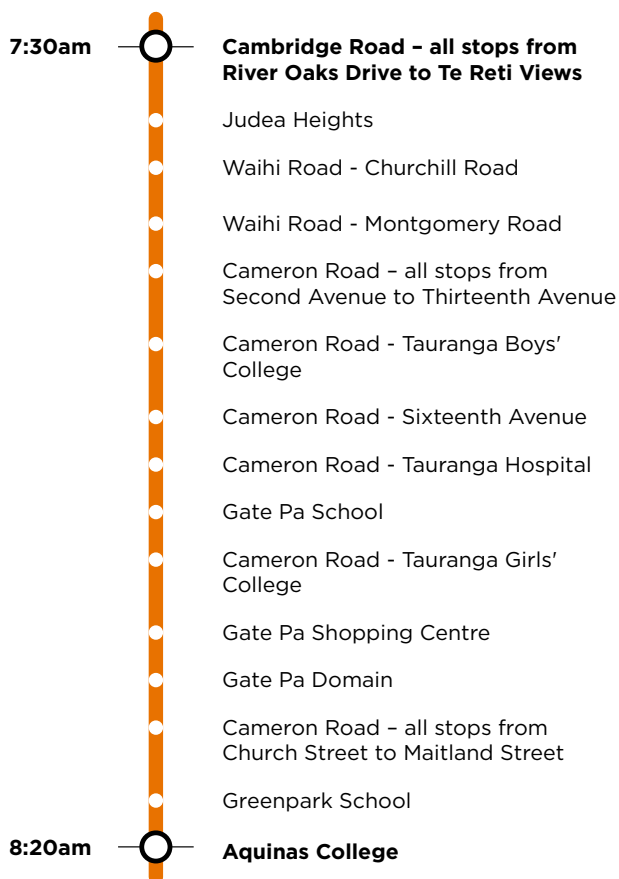

808a

Cambridge Road/Cameron Road Tauranga Intermediate/Tauranga Boys' College/ Tauranga Girls' College/Aquinas College

Morning route

Afternoon route

Route 808a is a Bayhopper school route, part of the dedicated school bus network for Tauranga, managed by Bay of Plenty Regional Council.

Only primary, intermediate and college students can travel on the school bus routes.

808a

Cambridge Road/Cameron Road
Tauranga Intermediate/Tauranga Boys' College/
Tauranga Girls' College/Aquinas College

Morning route

Start Cambridge Road/River Oaks Drive. Cambridge Road, Waihi Road, Takitimu Drive, Elizabeth Street, Cameron Road (Boys' College and Girls' College), Pyes Pa Road (Aquinas College).

Afternoon route

Aquinas College, Cameron Road (Girls' College and Boys' College), Elizabeth Street, Takitimu Drive, Waihi Road, Cambridge Road to River Oaks Drive.